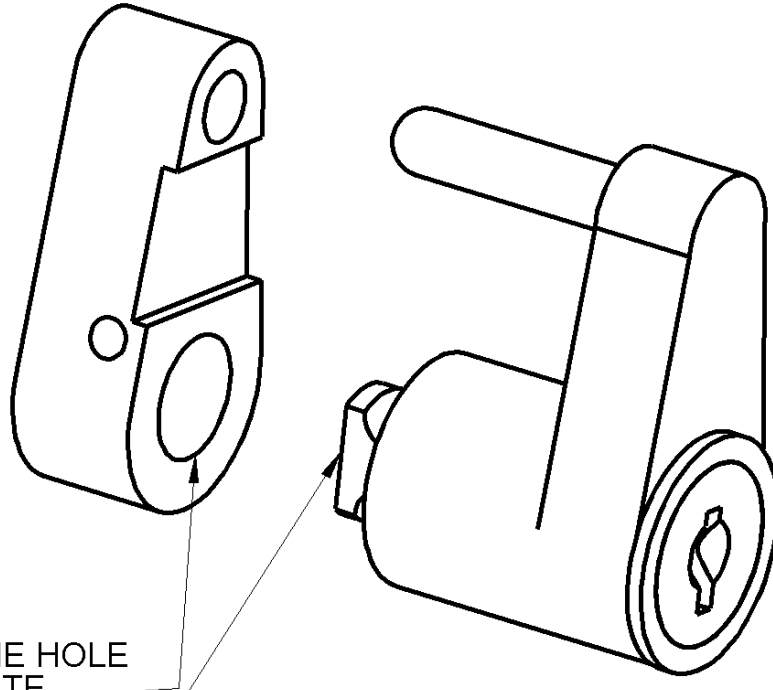

## TL-37 GATE LOCK

END SNAPS ON THE HOLE  
AND LOCK THE GATE

- 500 SERIES DOUBLE BITTED, 6 TUMBLERS.
- KEY RETAINING, SOLID DIE CAST CONSTRUCTION.
- USES KEY BLANK 750.
- 90° KEY ROTATION.
- KEY RETAINED IN UNLOCKED POSITION.