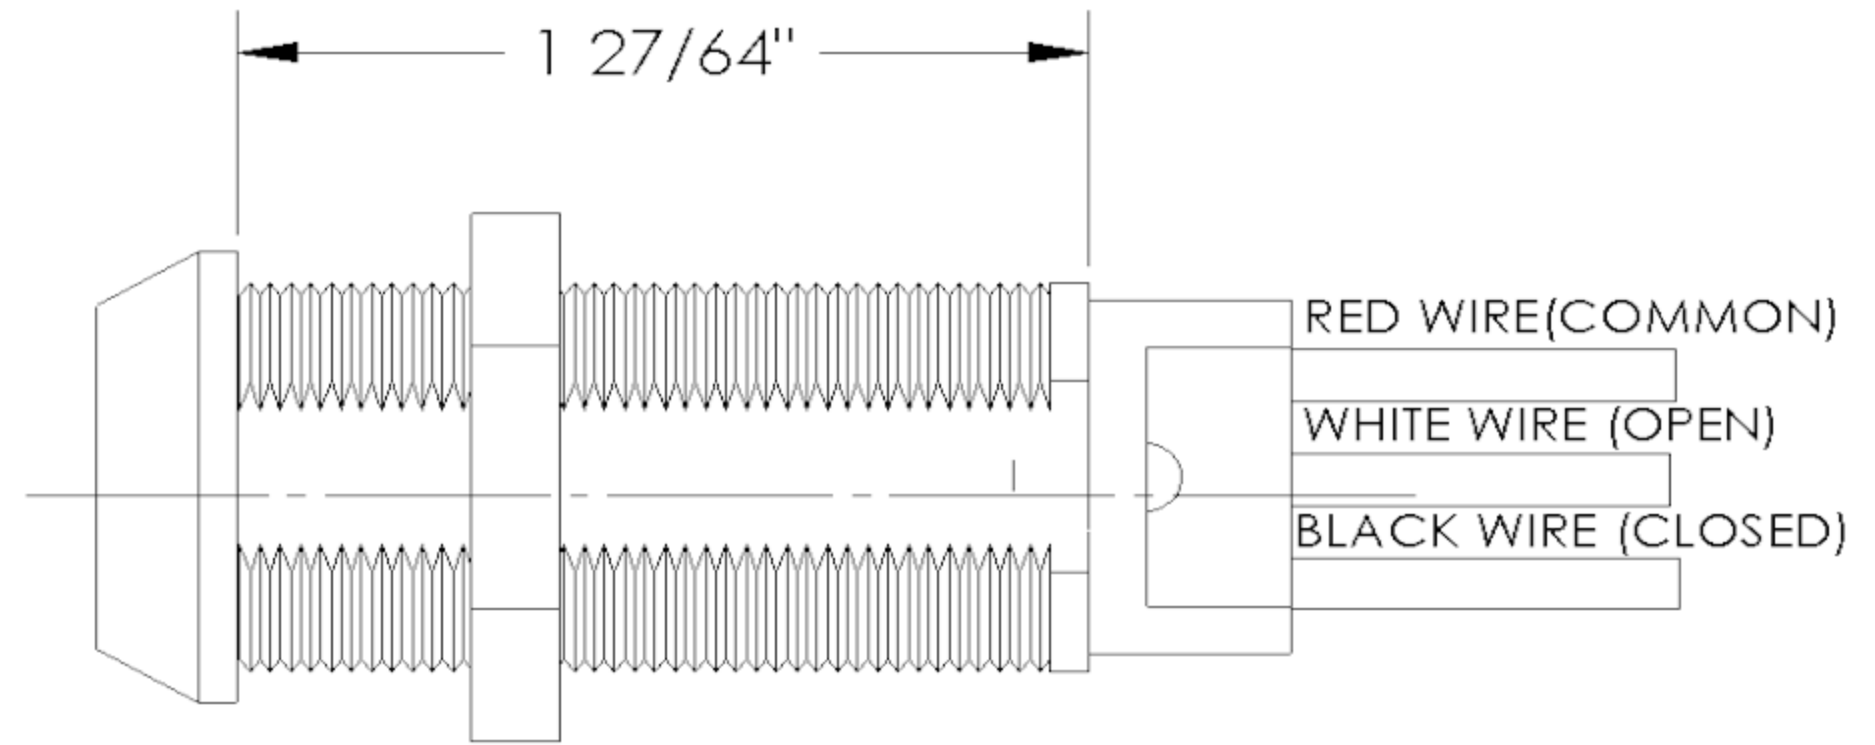

C4235 SWITCH LOCK

**RECOMMENDED
MTG HOLE**

LOCK NO.	KEYPULL	ROTATION
C4235-DC	2 POSITIONS	180° CW

- 7 AMP RESISTIVE/ 4 AMP INDUCTIVE @ 115 VAC OR 28 VDC.
- RELIABLE SNAP ACTION SWITCH PROVIDES MANY THOUSAND OF ELECTRICAL CONTACTS WITHOUT FAILURE.
- TERMINALS DESIGNED TO ACCEPT "AMP" .058 PIN RECEPTABLES.
- STANDARD FINISH-BRIGHT CHROME
- FURNISHED WITH 10 INCH, 20 GAGE STRANDED WIRE.
- TWO KEYS FURNISHED PER LOCK.