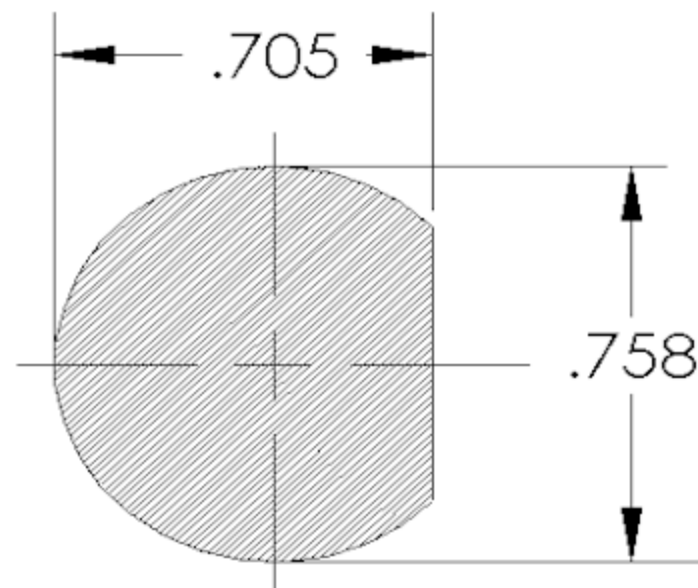

C4235 SWITCH LOCK

**RECOMMENDED
MTG HOLE**

LOCK NO.	KEYPULL	ROTATION
C4235-DC	2 POSITIONS	180° CW

- 7 AMP RESISTIVE/ 4 AMP INDUCTIVE @ 115 VAC OR 28 VDC.
- RELIABLE SNAP ACTION SWITCH PROVIDES MANY THOUSAND OF ELECTRICAL CONTACTS WITHOUT FAILURE.
- TERMINALS DESIGNED TO ACCEPT "AMP" .058 PIN RECEPTABLES.
- STANDARD FINISH-BRIGHT CHROME
- FURNISHED WITH 10 INCH, 20 GAGE STRANDED WIRE.
- TWO KEYS FURNISHED PER LOCK.