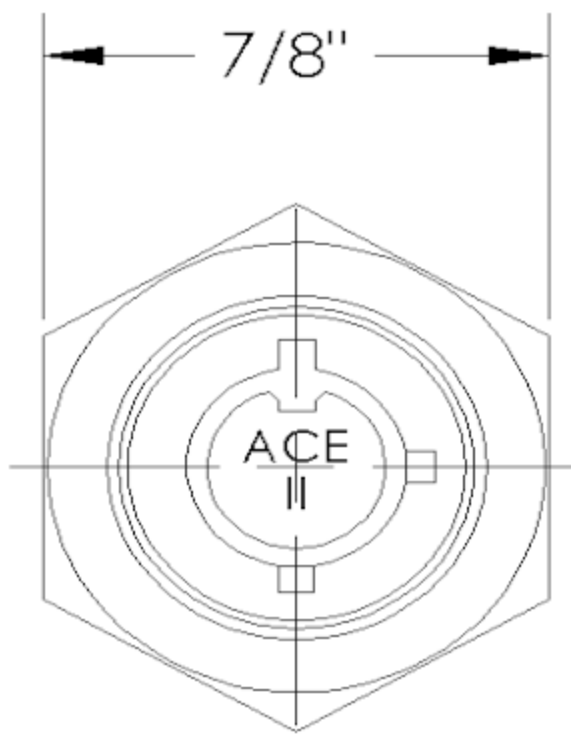

C4235 SWITCH LOCK

**RECOMMENDED
MTG HOLE**

LOCK NO.	KEYPULL	ROTATION
C4235-DC	2 POSITIONS	180° CW

- 7 AMP RESISTIVE/ 4 AMP INDUCTIVE @ 115 VAC OR 28 VDC.
- RELIABLE SNAP ACTION SWITCH PROVIDES MANY THOUSAND OF ELECTRICAL CONTACTS WITHOUT FAILURE.
- TERMINALS DESIGNED TO ACCEPT "AMP" .058 PIN RECEPTABLES.
- STANDARD FINISH-BRIGHT CHROME
- FURNISHED WITH 10 INCH, 20 GAGE STRANDED WIRE.
- TWO KEYS FURNISHED PER LOCK.